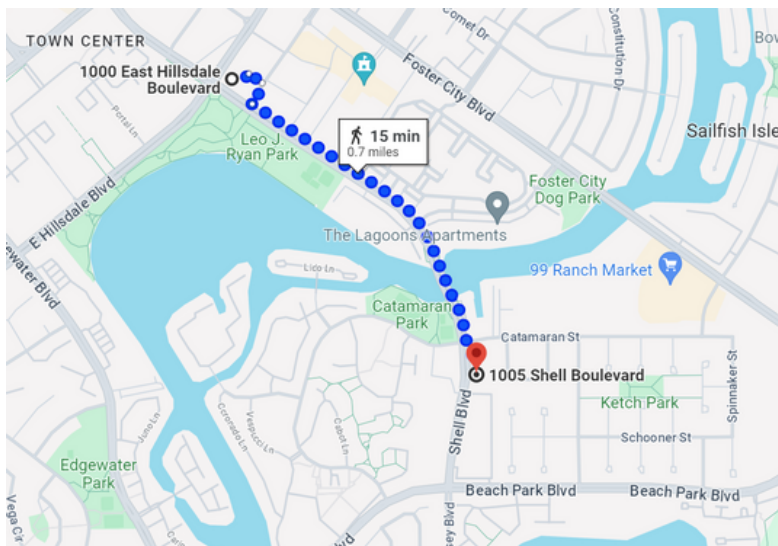

# Foster City Living Sober

will be temporarily moving their  
meeting location during  
construction

Starting: August 1st, 2024

New temporary location: 1005 Shell Blvd. Foster City 94404

1000 E Hillsdale Blvd  
Foster City, CA 94404

- ↑ Head northeast  
69 ft
- ↪ Turn right toward Civic Center Dr  
157 ft
- ↪ Turn right onto Civic Center Dr  
230 ft
- ↶ Turn left onto Shell Blvd  
0.6 mi

1005 Shell Blvd  
Foster City, CA 94404

Please let your fellow friends in sobriety know